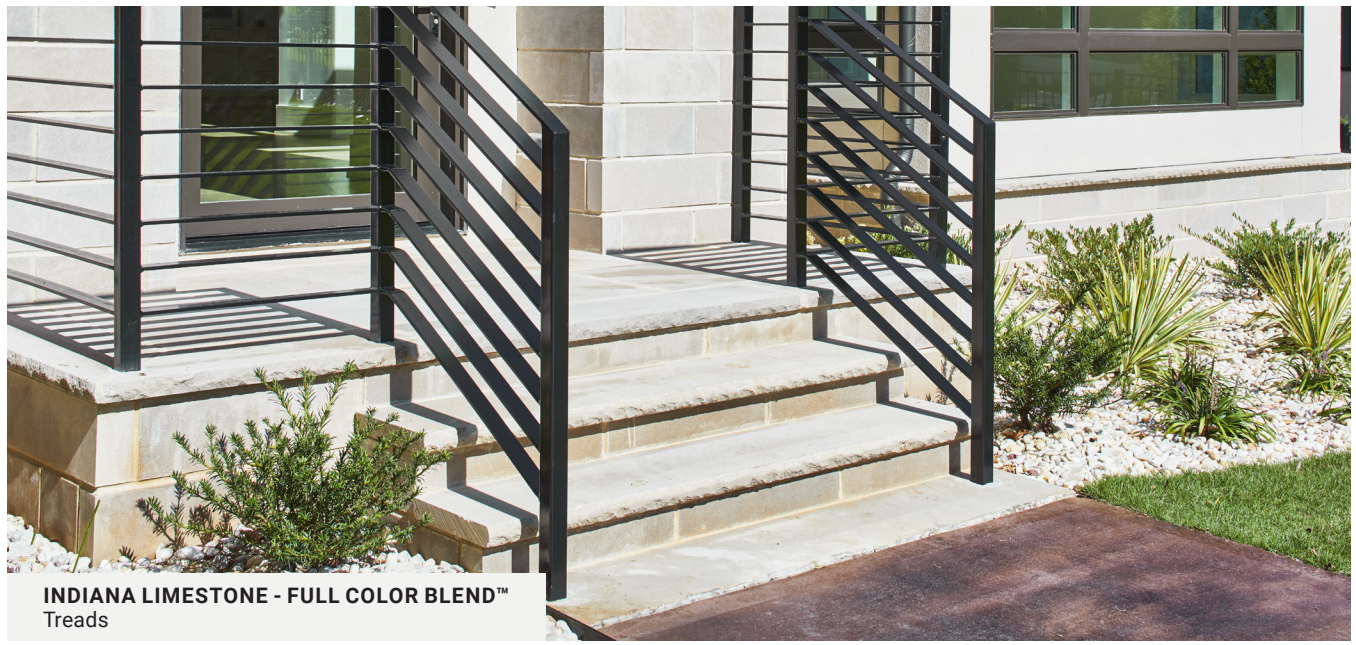

Treads

Scan me for more info.

INDIANA LIMESTONE - FULL COLOR BLEND™
Treads

Natural stone treads add a luxury finish to standard steps. They are perfectly adapted to northern climates, widely sought after for their superior strength and durability.

Dimensions	Thickness
12" X 48"	2"
12" X 72"	2"
12" X 96"	2"
14" X 48"	2"
14" X 72"	2"
14" X 96"	2"

Granite and marble treads are true-to-size. Limestone is one inch longer to allow for field dressing

STONES

-  **INDIANA LIMESTONE - FULL COLOR BLEND™**, Smooth top, Split-face
-  **BETHEL WHITE®** granite, Thermal top, Split-face
-  **EASTERN GRAY™** granite, Thermal top, Split-face
-  **CAROLINA CORAL™** granite, Thermal top, Split-face
-  **SAINT HENRY BLACK™** granite, Thermal top, Rock-face
-  **GEORGIA MARBLE™ - PEARL GREY**, Smooth top, Split-face